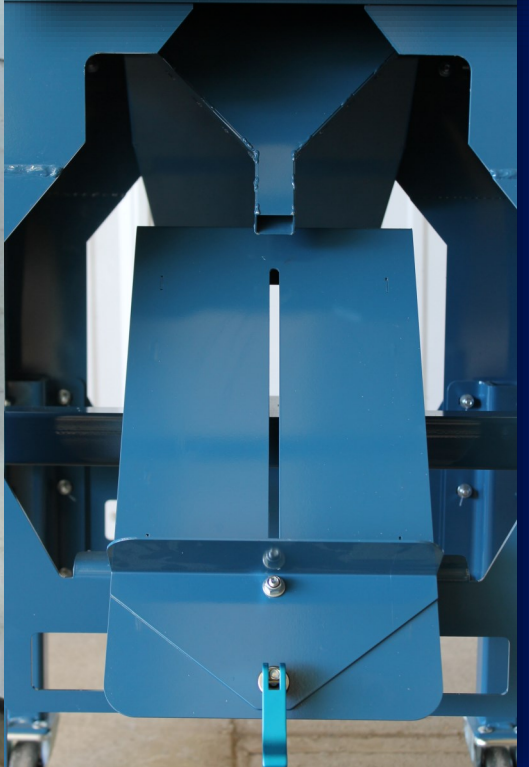

MAIZER SES

SINGLE EAR SHELLER

99 M Avenue / Nevada, IA 50201 / 515-382-3506 / www.ALMACO.com

MAIZER SES SINGLE EAR SHELLER

- DESIGNED FOR SEED PURITY
- RUBBERIZED HUSKING ROLLERS GENTLY REMOVE SEED
- SITE GLASS SURROUNDS SHELLING CHAMBER FOR COMPLETE PROCESS EVALUATION
- FAST AND EASY TO CLEAN FROM SAMPLE TO SAMPLE
- SAFE, QUIET, AND EASY TO OPERATE
- PROCESSING TIME ~2-3 SECONDS/EAR
- SINGLE PHASE ELECTRIC MOTOR
- OPTIONS: ASPIRATOR, OPERATOR STAND (AS SHOWN ON FRONT)