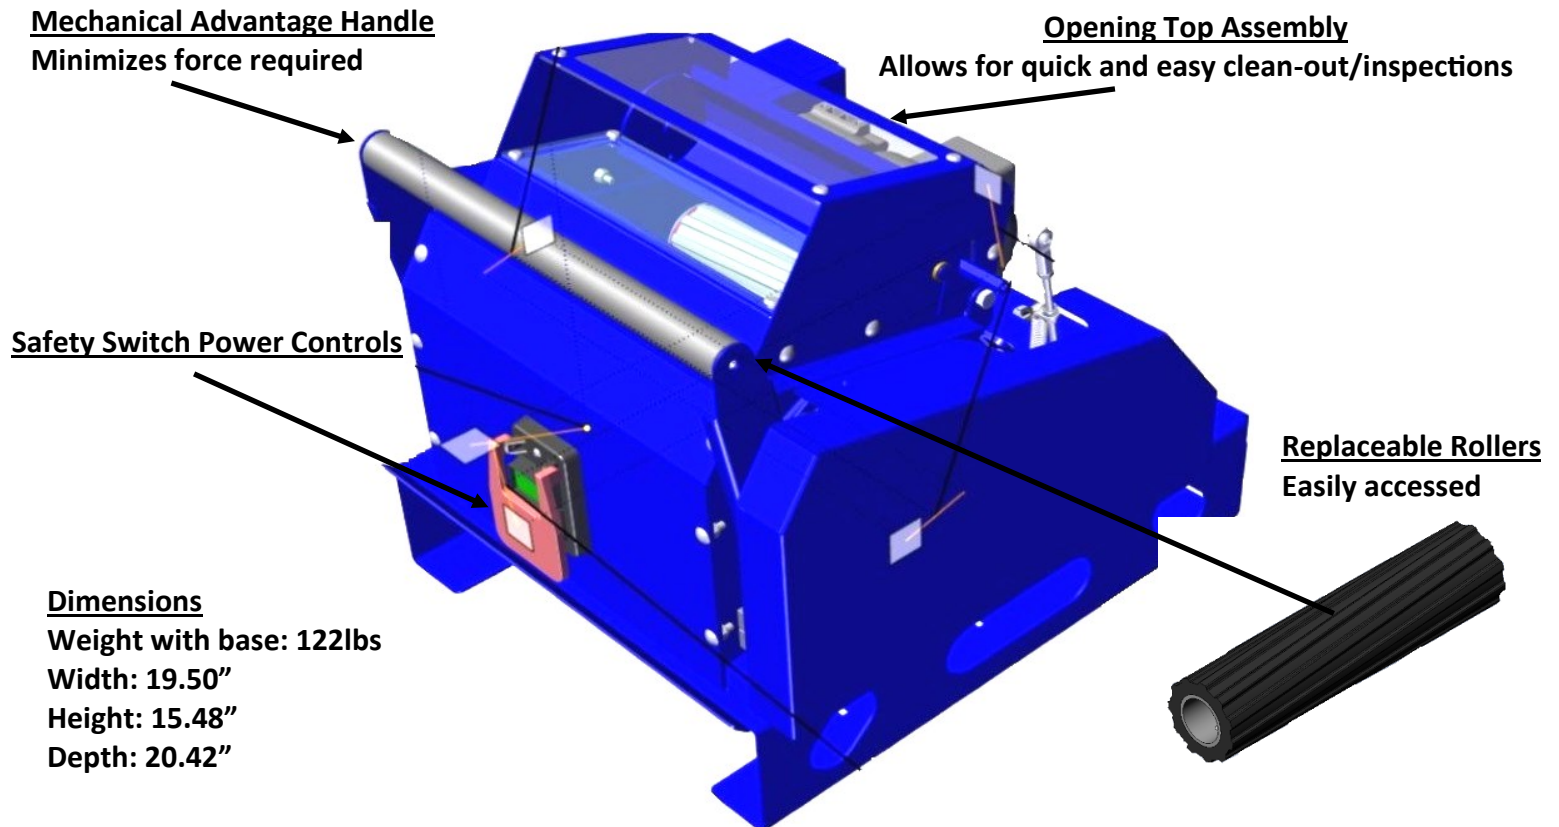

MAIZER SES

SINGLE EAR SHELLER

99 M Avenue / Nevada, IA 50201 / 515-382-3506 / www.ALMACO.com

MAIZER SES SINGLE EAR SHELLER

- DESIGNED FOR SEED PURITY
- RUBBERIZED HUSKING ROLLERS GENTLY REMOVE SEED
- SITE GLASS SURROUNDS SHELLING CHAMBER FOR COMPLETE PROCESS EVALUATION
- FAST AND EASY TO CLEAN FROM SAMPLE TO SAMPLE
- SAFE, QUIET, AND EASY TO OPERATE
- PROCESSING TIME ~2-3 SECONDS/EAR
- SINGLE PHASE ELECTRIC MOTOR
- OPTIONS: ASPIRATOR, OPERATOR STAND (AS SHOWN ON FRONT)