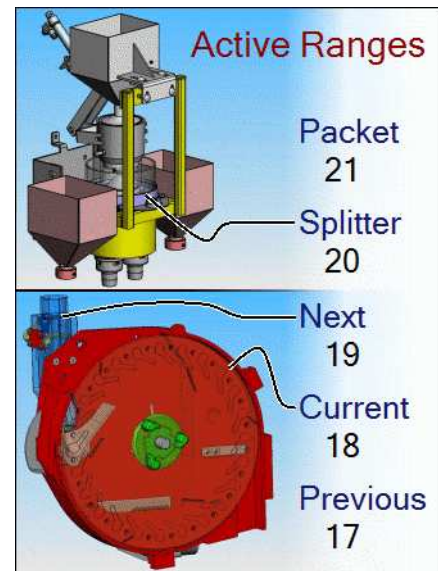

Updated Software

- Customizable Display
- Real-Time Data and Diagnostics
- Easy to Set-up and Operate
- Autonomous Control of Air Pressure, Vacuum, and Hydraulic Temperature

New Technology

- State of the Art Computer
- Modular, Updateable, Electronics
- Multiple Integrated Processors

Durability

- Monitor Sealed to IP68, NEMA 6P
- All Solid-State Electronics,
- No Moving Parts
- Most Components Rated for -40°C to 85°C (-40°F to 185°F)

Precision You Can Count On!

99 M Avenue ■ Nevada, Iowa 50201
Phone: (515) 382-3506 ■ Fax: (515) 382-2973
www.almaco.com ■ Email: sales@almaco.com