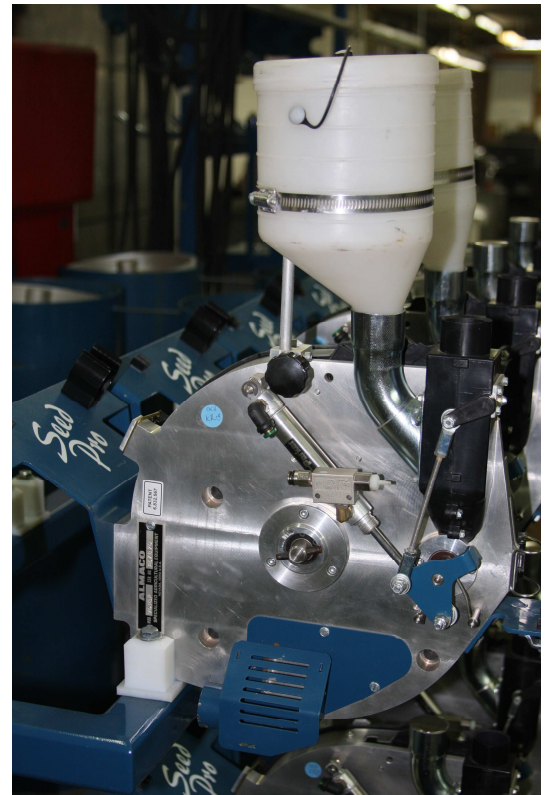

SEEDPRO 360 PLANTER

- Single plate precision vacuum seed meter
- Simple! Precise! Affordable!
- Precise seed counts down
- Complete planters and kits to fit most commercial planters
- Multi-crop capabilities for a wide variety of planting options
- Simple infield set-up and operation
- Unique triple-roller design accurately singulates ungraded, unsized seed
- Large diameter pick-up plate means lower plate RPM's and consistent seed pick-up
- Utilizes Case/IH pick-up plate
- One air operated cylinder per meter for simplicity
- Minimal maintenance requirements
- Available as an upgrade from the Twin Plate 2 meters

Precision You Can Count On!

99 M Avenue ■ Nevada, Iowa 50201
Phone: (515) 382-3506 ■ Fax: (515) 382-2973
www.almaco.com ■ Email: sales@almaco.com

SEED PRO 360

The Next Revolution

Ease of Use

- Windows XP Interface
- Large, Sunlight-Visible Display
- Resistive (Finger) Touch Screen
- USB Data Transfer

Durability

- Monitor Sealed to IP68, NEMA 6P
- All Solid-State Electronics,
- No Moving Parts
- Most Components Rated for -40°C to 85°C (-40°F to 185°F)

Precision You Can Count On!

99 M Avenue ■ Nevada, Iowa 50201
Phone: (515) 382-3506 ■ Fax: (515) 382-2973
www.almaco.com ■ Email: sales@almaco.com