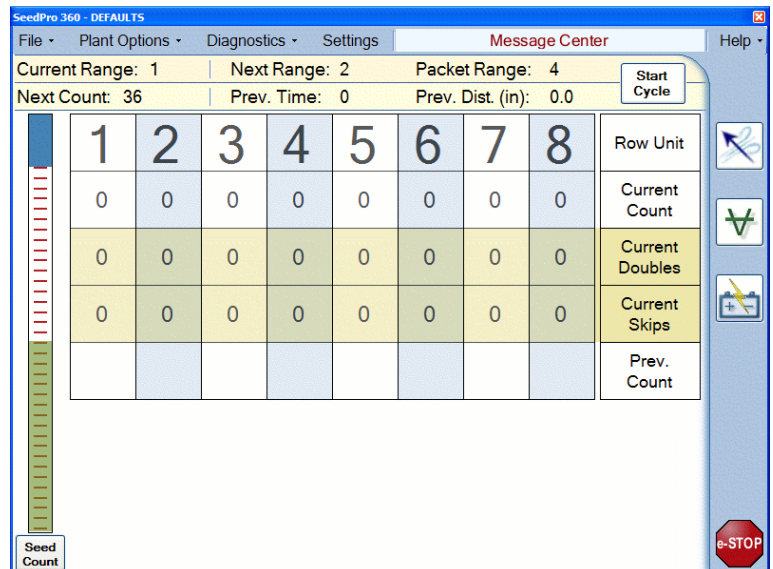

Precision You Can Count On!

99 M Avenue ■ Nevada, Iowa 50201
Phone: (515) 382-3506 ■ Fax: (515) 382-2973
www.almaco.com ■ Email: sales@almaco.com